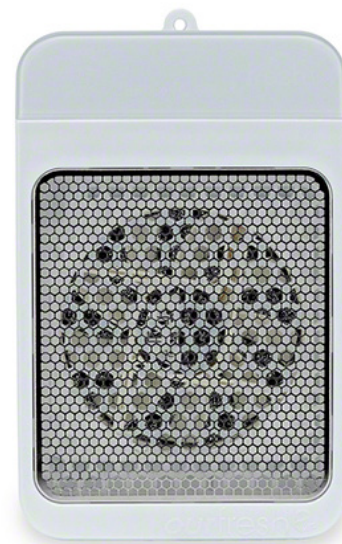

Electric OurFreshe Dispenser

(CC203-E Fan)

Air Freshener

LABEL INFORMATION

Electric Our Freshe Dispenser Air Freshener

The high-speed fan draws air through the charcoal filter, helping to clean the air for a better experience. The rotating plug works in any 3-prong outlet and rotates by 90° or 180°. The intensity button allows you to select the right setting, and there are no screws or tape needed to install. The 30-day air-freshening for larger spaces. Dry fragrance refills contain 3-5 times more fragrance than grocery store purchased plug-ins and freshens more space. Taking care of the planet is important. Refills are 100% recyclable, contain a biodegradable additive, and there are no batteries required. Additionally, the ourfreshe refills are part of our closed loop recycling program.

USE ON

- Classrooms
- Hallways
- Offices
- Restrooms
- Conference Rooms

USE IN

- Offices
- Residential Areas
- Apartments
- Hospitals
- Schools

USE FOR

- Air Freshening
- Deodorizing

FEATURES & BENEFITS

Freshens spaces for 30 days | Charcoal Filter | Reminds you when to change it | No installation required | Use one dispenser for spaces 250- 500 sq. ft. Add additional units to freshen larger areas | No battery required

DIRECTIONS

Simply put refill in dispenser and plug in.

SPECIFICATIONS

- Odor: various
- Appearance: Thermoplastic infused with fragrance oil
- pH: N/A
- Flammability (solid, gas): N/A
- Solubility: Insoluble
- RVOC: <3%
- Melting/freezing point: Estimated 60°C
- Flash point & method: N/A
- Vapor pressure: N/A
- Evaporation point: N/A
- Bulk density: N/A
- Auto-ignition temperature: N/A
- Stability: Normally Stable
- Avoid: extreme heat and naked flames
- Materials to avoid: Strong oxidizing agents